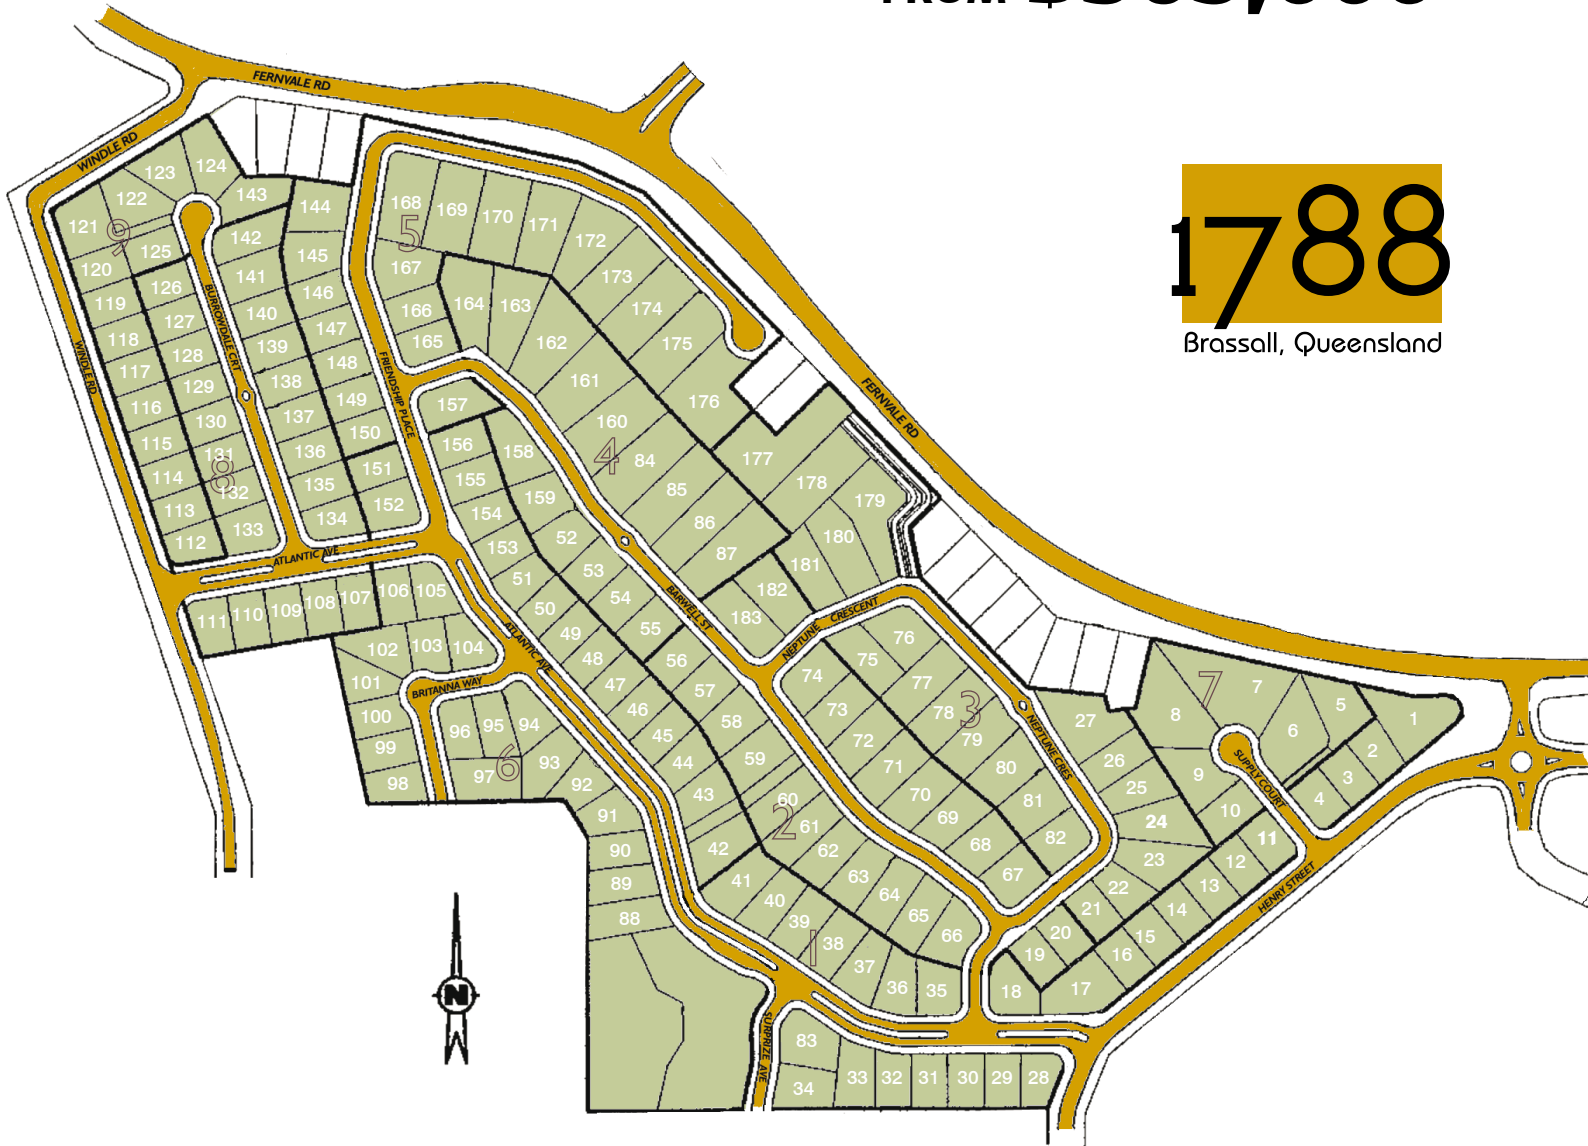

1788 estate, Brassall

FROM **\$365,000**

1788
Brassall, Queensland

LOCATION:
Off Windle Rd
Brassall Qld 4305
Australia

UBD 2007 Reference
Map 212, Ref G-5